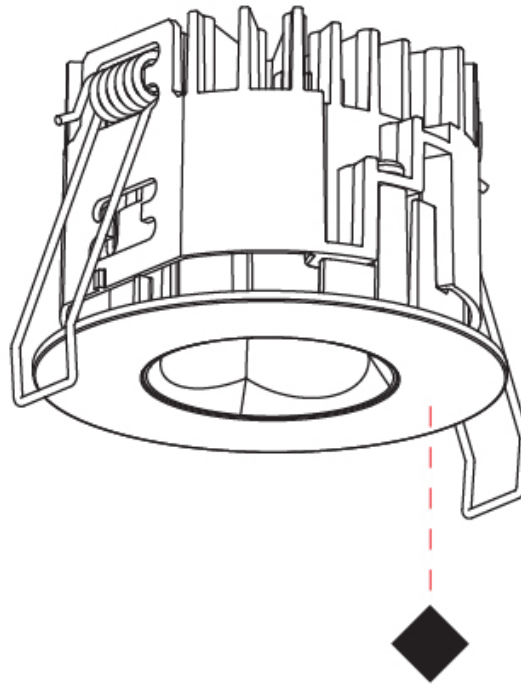

OIKO PRO ROUND RECESSED

A35872-

PROJECT

TYPE

SPECIFIER

QUANTITY

DATE