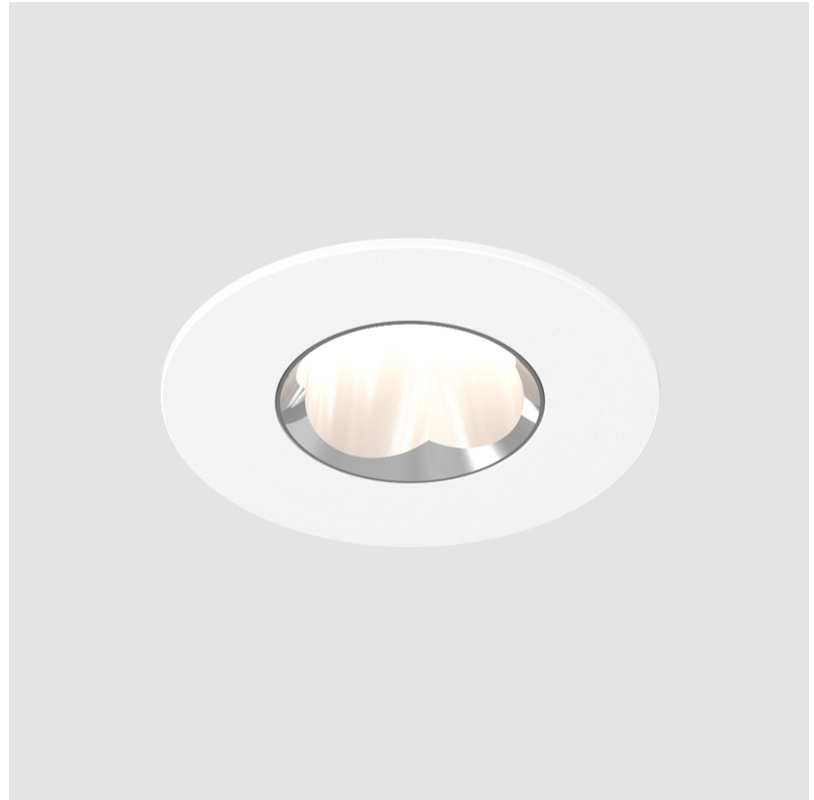

GENERAL

Series: Oiko Pro
Subseries: Oiko Pro Round
Brand: Prolicht
Division: Architectural
Mounting Type: Recessed
Mounting Location: Ceiling
Subcategory: Downlight

PHYSICAL

Shape: Round
Diameter (mm): 75
Diameter (in): 2 ¹⁵/₁₆
Height (mm): 51
Height (in): 2
Ceiling Thickness (mm): 1 - 25
Ceiling Thickness (in): 1/16 - 1 3/16
Min. Recessing Depth (mm): 55
Min. Recessing Depth (in): 2 ³/₁₆
Light Distribution: Direct
Diffuser: Lens Pack - Spread Lens / Linear Spread Lens / Honeycomb Louver
Fixture Finish: SSR / BKV / CWI / CRY / HAB / LAG / UFT / ITA / RUA / RUR / MIC / FTG / MYG / TWT / LOD / PUS / FRO / FUP / KIA / POP / BLS / SPG / MEY / GOH / GUM / CHC / COM / ABZ / JAG / OBR / MOS / ROR
Fixture Material: Aluminum Die Cast
Cut-out Measurements: 68mm / 2 11/16" Diameter

ELECTRICAL

Lamp Type: LED (Zhaga Standard)
Input Wattage (W): 14
Total Output Wattage (W): 12.7
Dimming: Dali Dimming
Driver Included: No
Driver Location: Recessed Housing
Driver Type: Constant Current - Universal (120Vac only for DALI driver)
Driver Class: Class 2
Input Voltage (V): 120 - 277
Constant Current (MA): 700

LED

Color Temperature (°K): 2700-6500 Tunable White
Max. Delivered Lumen (lm): 1240
Nominal Lumen (lm): 1460
CRI: >93 CRI
Lamp Life (hrs): 50000
Special LEDs offerings: Tunable White

OPTICAL

Reflector°: 52
Adjustability: Fixed

RATINGS AND CERTIFICATIONS

Certified By: Certified for North American Standards
IP rating: IP20