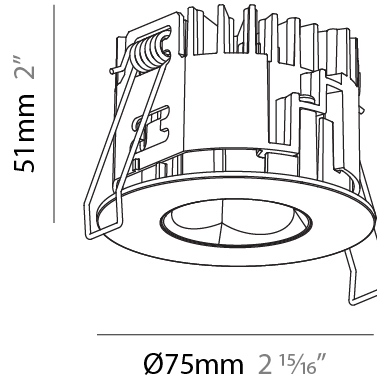

GENERAL

Series: Oiko Pro
Subseries: Oiko Pro Round
Brand: Prolicht
Division: Architectural
Mounting Type: Recessed
Mounting Location: Ceiling
Subcategory: Downlight

PHYSICAL

Shape: Round
Diameter (mm): 75
Diameter (in): 2 ¹⁵/₁₆
Height (mm): 51
Height (in): 2
Ceiling Thickness (mm): 1 - 25
Ceiling Thickness (in): 1/16 - 1 3/16
Min. Recessing Depth (mm): 55
Min. Recessing Depth (in): 2 ³/₁₆
Light Distribution: Direct
Diffuser: Lens Pack - Spread Lens / Linear Spread Lens / Honeycomb Louver
Fixture Finish: SSR / BKV / CWI / CRY / HAB / LAG / UFT / ITA / RUA / RUR / MIC / FTG / MYG / TWT / LOD / PUS / FRO / FUP / KIA / POP / BLS / SPG / MEY / GOH / GUM / CHC / COM / ABZ / JAG / OBR / MOS / ROR
Fixture Material: Aluminum Die Cast
Cut-out Measurements: 68mm / 2 11/16" Diameter

ELECTRICAL

Lamp Type: LED (Zhaga Standard)
Input Wattage (W): 14
Total Output Wattage (W): 12.7
Dimming: Dali Dimming
Driver Included: No
Driver Location: Recessed Housing
Driver Type: Constant Current - Universal (120Vac only for DALI driver)
Driver Class: Class 2
Input Voltage (V): 120 - 277
Constant Current (MA): 700

LED

Color Temperature (°K): 2700-6500 Tunable White
Max. Delivered Lumen (lm): 1240
Nominal Lumen (lm): 1460
CRI: >93 CRI
Lamp Life (hrs): 50000
Special LEDs offerings: Tunable White

OPTICAL

Reflector°: 52
Adjustability: Fixed

RATINGS AND CERTIFICATIONS

Certified By: Certified for North American Standards
IP rating: IP20