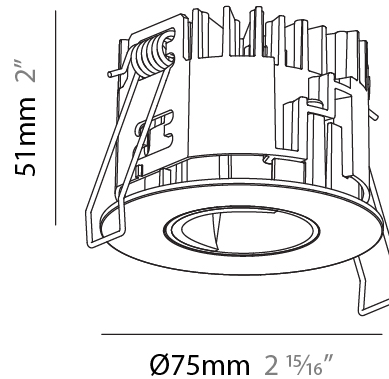

GENERAL

Series: Oiko Pro
Subseries: Oiko Pro Wallwash
Brand: Prolicht
Division: Architectural
Mounting Type: Recessed
Mounting Location: Ceiling
Subcategory: Downlight

PHYSICAL

Shape: Round
Diameter (mm): 75
Diameter (in): 2 ¹⁵/₁₆
Height (mm): 51
Height (in): 2
Ceiling Thickness (mm): 1 - 25
Ceiling Thickness (in): 1/16 - 1 3/16
Min. Recessing Depth (mm): 55
Min. Recessing Depth (in): 2 ³/₁₆
Light Distribution: Downlight
Diffuser: Lens Pack - Spread Lens / Linear Spread Lens / Honeycomb Louver
Fixture Finish: SSR / BKV / CWI / CRY / HAB / LAG / UFT / ITA / RUA / RUR / MIC / FTG / MYG / TWT / LOD / PUS / FRO / FUP / KIA / POP / BLS / SPG / MEY / GOH / GUM / CHC / COM / ABZ / JAG / OBR / MOS / ROR
Fixture Material: Aluminum Die Cast
Cut-out Measurements: 68mm / 2 11/16" Diameter

ELECTRICAL

Lamp Type: LED (Zhaga Standard)
Input Wattage (W): 14
Total Output Wattage (W): 12.7
Dimming: Dali Dimming
Driver Included: No
Driver Location: Recessed Housing
Driver Type: Constant Current - Universal (120Vac only for DALI driver)
Driver Class: Class 2
Input Voltage (V): 120 - 277
Constant Current (MA): 700

LED

Color Temperature (°K): 2700-6500 Tunable White
Max. Delivered Lumen (lm): 1216
Nominal Lumen (lm): 1460
CRI: >90 CRI
Lamp Life (hrs): 50000
Special LEDs offerings: Tunable White

OPTICAL

Adjustability: Fixed

RATINGS AND CERTIFICATIONS

Certified By: Certified for North American Standards
IP rating: IP20