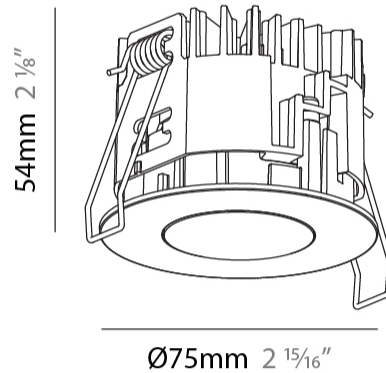

GENERAL

Series: Oiko Pro
Subseries: Oiko Pro Wallwash
Brand: Prolicht
Division: Architectural
Mounting Type: Recessed
Mounting Location: Ceiling
Subcategory: Downlight

PHYSICAL

Shape: Round
Diameter (mm): 75
Diameter (in): 2 ¹⁵/₁₆
Height (mm): 54
Height (in): 2 ¹/₈
Ceiling Thickness (mm): 1 - 25
Ceiling Thickness (in): 1/16 - 1 3/16
Min. Recessing Depth (mm): 60
Min. Recessing Depth (in): 2 ³/₈
Light Distribution: Downlight
Fixture Finish: SSR / BKV / CWI / CRY / HAB / LAG / UFT / ITA / RUA / RUR / MIC / FTG / MYG / TWT / LOD / PUS / FRO / FUP / KIA / POP / BLS / SPG / MEY / GOH / GUM / CHC / COM / ABZ / JAG / OBR / MOS / ROR
Fixture Material: Aluminum Die Cast
Cut-out Measurements: 68mm / 2 11/16" Diameter

ELECTRICAL

Lamp Type: LED (Zhaga Standard)
Input Wattage (W): 14
Total Output Wattage (W): 12.7
Dimming: Dali Dimming
Driver Included: No
Driver Location: Recessed Housing
Driver Type: Constant Current - Universal (120Vac only for DALI driver)
Driver Class: Class 2
Input Voltage (V): 120 - 277
Constant Current (MA): 700

LED

Color Temperature (°K): 2700-6500 Tunable White
Max. Delivered Lumen (lm): 1159
Nominal Lumen (lm): 1460
CRI: >90 CRI
Lamp Life (hrs): 50000
Special LEDs offerings: Tunable White

OPTICAL

Adjustability: Fixed

RATINGS AND CERTIFICATIONS

Certified By: Certified for North American Standards
IP rating: IP54