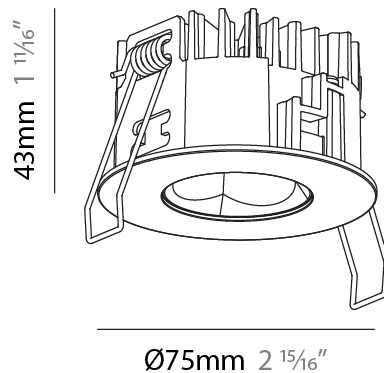

GENERAL

Series: Oiko Pro
Subseries: Oiko Pro Round
Brand: Prolicht
Division: Architectural
Mounting Type: Recessed
Mounting Location: Ceiling
Subcategory: Downlight

PHYSICAL

Shape: Round
Diameter (mm): 75
Diameter (in): 2 15/16
Height (mm): 43
Height (in): 1 11/16
Ceiling Thickness (mm): 1 - 25
Ceiling Thickness (in): 1/16 - 1 3/16
Min. Recessing Depth (mm): 50
Min. Recessing Depth (in): 1 15/16
Light Distribution: Direct
Diffuser: Lens Pack - Spread Lens / Linear Spread Lens / Honeycomb Louver
Fixture Finish: SSR / BKV / CWI / CRY / HAB / LAG / UFT / ITA / RUA / RUR / MIC / FTG / MYG / TWT / LOD / PUS / FRO / FUP / KIA / POP / BLS / SPG / MEY / GOH / GUM / CHC / COM / ABZ / JAG / OBR / MOS / ROR
Fixture Material: Aluminum Die Cast
Cut-out Measurements: 68mm / 2 11/16" Diameter

ELECTRICAL

Lamp Type: LED (Zhaga Standard)
Input Wattage (W): 14
Total Output Wattage (W): 12.7
Dimming: Dali Dimming
Driver Included: No
Driver Location: Recessed Housing
Driver Type: Constant Current - Universal (120Vac only for DALI driver)
Driver Class: Class 2
Input Voltage (V): 120 - 277
Constant Current (MA): 700

LED

Color Temperature (°K): 2700-6500 Tunable White
Max. Delivered Lumen (lm): 1381
Nominal Lumen (lm): 1460
CRI: >93 CRI
Lamp Life (hrs): 50000
Special LEDs offerings: Tunable White

OPTICAL

Reflector°: 62
Adjustability: Fixed

RATINGS AND CERTIFICATIONS

Certified By: Certified for North American Standards
IP rating: IP20