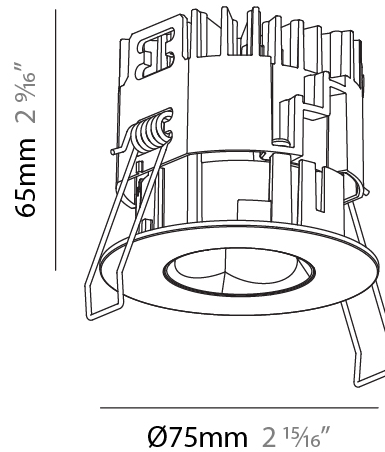

GENERAL

Series: Oiko Pro
Subseries: Oiko Pro Round
Brand: Prolicht
Division: Architectural
Mounting Type: Recessed
Mounting Location: Ceiling
Subcategory: Downlight

PHYSICAL

Shape: Round
Diameter (mm): 75
Diameter (in): 2 ¹⁵/₁₆
Height (mm): 65
Height (in): 2 ⁹/₁₆
Ceiling Thickness (mm): 1 - 25
Ceiling Thickness (in): 1/16 - 1 3/16
Min. Recessing Depth (mm): 70
Min. Recessing Depth (in): 2 ³/₄
Light Distribution: Direct
Diffuser: Lens Pack - Spread Lens / Linear Spread Lens / Honeycomb Louver
Fixture Finish: SSR / BKV / CWI / CRY / HAB / LAG / UFT / ITA / RUA / RUR / MIC / FTG / MYG / TWT / LOD / PUS / FRO / FUP / KIA / POP / BLS / SPG / MEY / GOH / GUM / CHC / COM / ABZ / JAG / OBR / MOS / ROR
Fixture Material: Aluminum Die Cast
Cut-out Measurements: 68mm / 2 11/16" Diameter

ELECTRICAL

Lamp Type: LED (Zhaga Standard)
Input Wattage (W): 14
Total Output Wattage (W): 12.7
Dimming: Dali Dimming
Driver Included: No
Driver Location: Recessed Housing
Driver Type: Constant Current - Universal (120Vac only for DALI driver)
Driver Class: Class 2
Input Voltage (V): 120 - 277
Constant Current (MA): 700

LED

Color Temperature (°K): 2700-6500 Tunable White
Max. Delivered Lumen (lm): 1129
Nominal Lumen (lm): 1460
CRI: >93 CRI
Lamp Life (hrs): 50000
Special LEDs offerings: Tunable White

OPTICAL

Reflector°: 36
Adjustability: Fixed

RATINGS AND CERTIFICATIONS

Certified By: Certified for North American Standards
IP rating: IP20